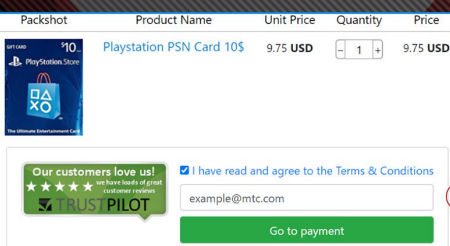

HOW TO USE MTC GIFT CARD

1-dear customers, you can buy our gift cards through internet cafes, and technology markets, or from mtcgame.com and gift it to your loved ones

2-after buying the card you will get a code which you can use on mtcgame.com to buy new game, subscription or anything you imagine.

3- go to mtcgame.com and choose the desired product then press buy

4-write down your email and press go to the payment

P.S: you can either log in or sign up to make a new account which is what we recommend or continue as a guest