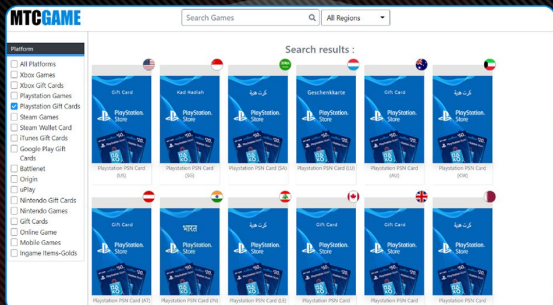

4-write down your email and press go to the payment