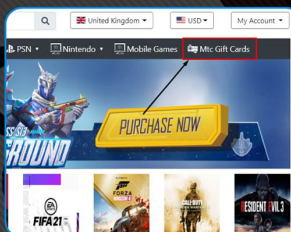

HOW TO USE MTC GIFT CARD

1-dear customers, you can buy our gift cards through internet cafes, and technology markets, or from mtcgame.com and gift it to your loved ones

2-after buying the card you will get a code which you can use on mtcgame.com to buy new game, subscription or anything you imagine.

3- go to mtcgame.com and choose the desired product then press buy

4-write down your email and press go to the payment

P.S: you can either log in or sign up to make a new account which is what we recommend or continue as a guest