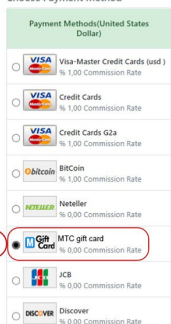

3- go to mtcgame.com and choose the desired product then press buy

4-write down your email and press go to the payment

P.S: you can either log in or sign up to make a new account which is what we recommend or continue as a guest

5-choose MTC Gift Card from payment methods

6-enter the code into the empty field

7-press redeem now

MTCGAME Review Your Order

The key will be delivered to example@mtc.com

Choose Payment Method

	Number	Total
Playstation PSN Card 10\$	1	9,75 USD
Commission Rate		0 USD
Processing Fee		0 USD
Total		9,75 USD